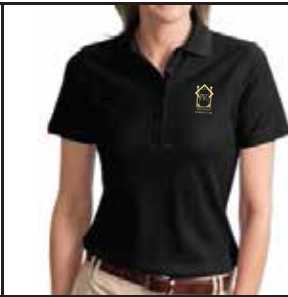

Polo
Color

- ☐ White
- ☐ Oyster
- ☐ Black

Item # L800
S-4XL
*Add $2.00 per 2X,3X,4X
$24.99 Women's Cut